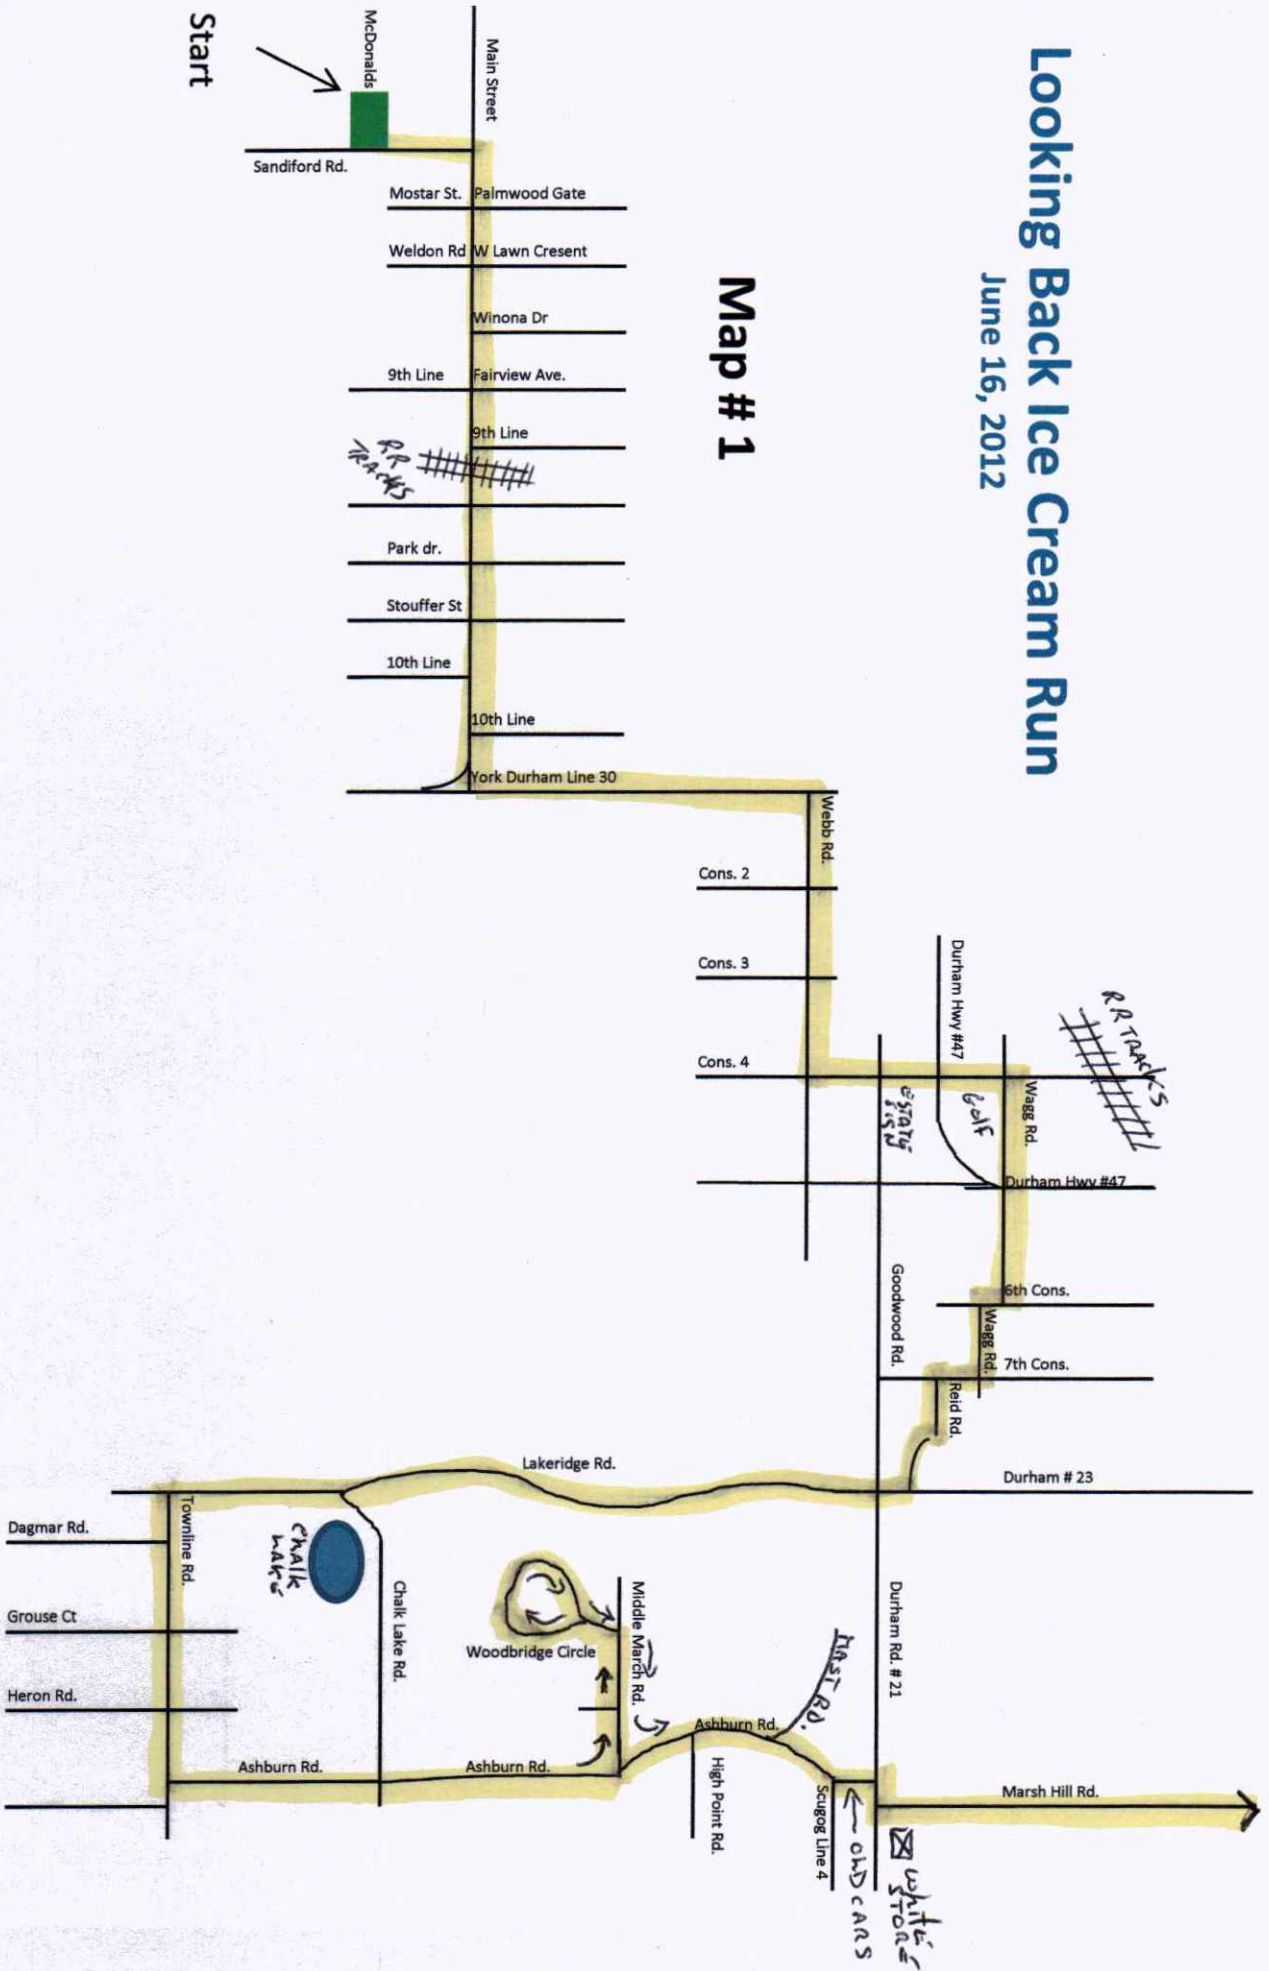

## Map # 1

Start

McDonalds

Main Street

Sandiford Rd.

Mostar St. Palmwood Gate

Weldon Rd W Lawn Cresent

Winona Dr

9th Line Fairview Ave.

9th Line

Park dr.

Stouffer St

10th Line

10th Line

York Durham Line 30

Webb Rd.

Ashburn Rd.

Chalk Lake Rd.

CHALK LAKE

Woodbridge Circle

Middle Marsh Rd.

Ashburn Rd.

High Point Rd.

Scrogg Line 4

Durham Rd. # 21

Marsh Hill Rd.

OLD CARS

White's

PROCEED TO  
MAP # 2

**Map # 2**