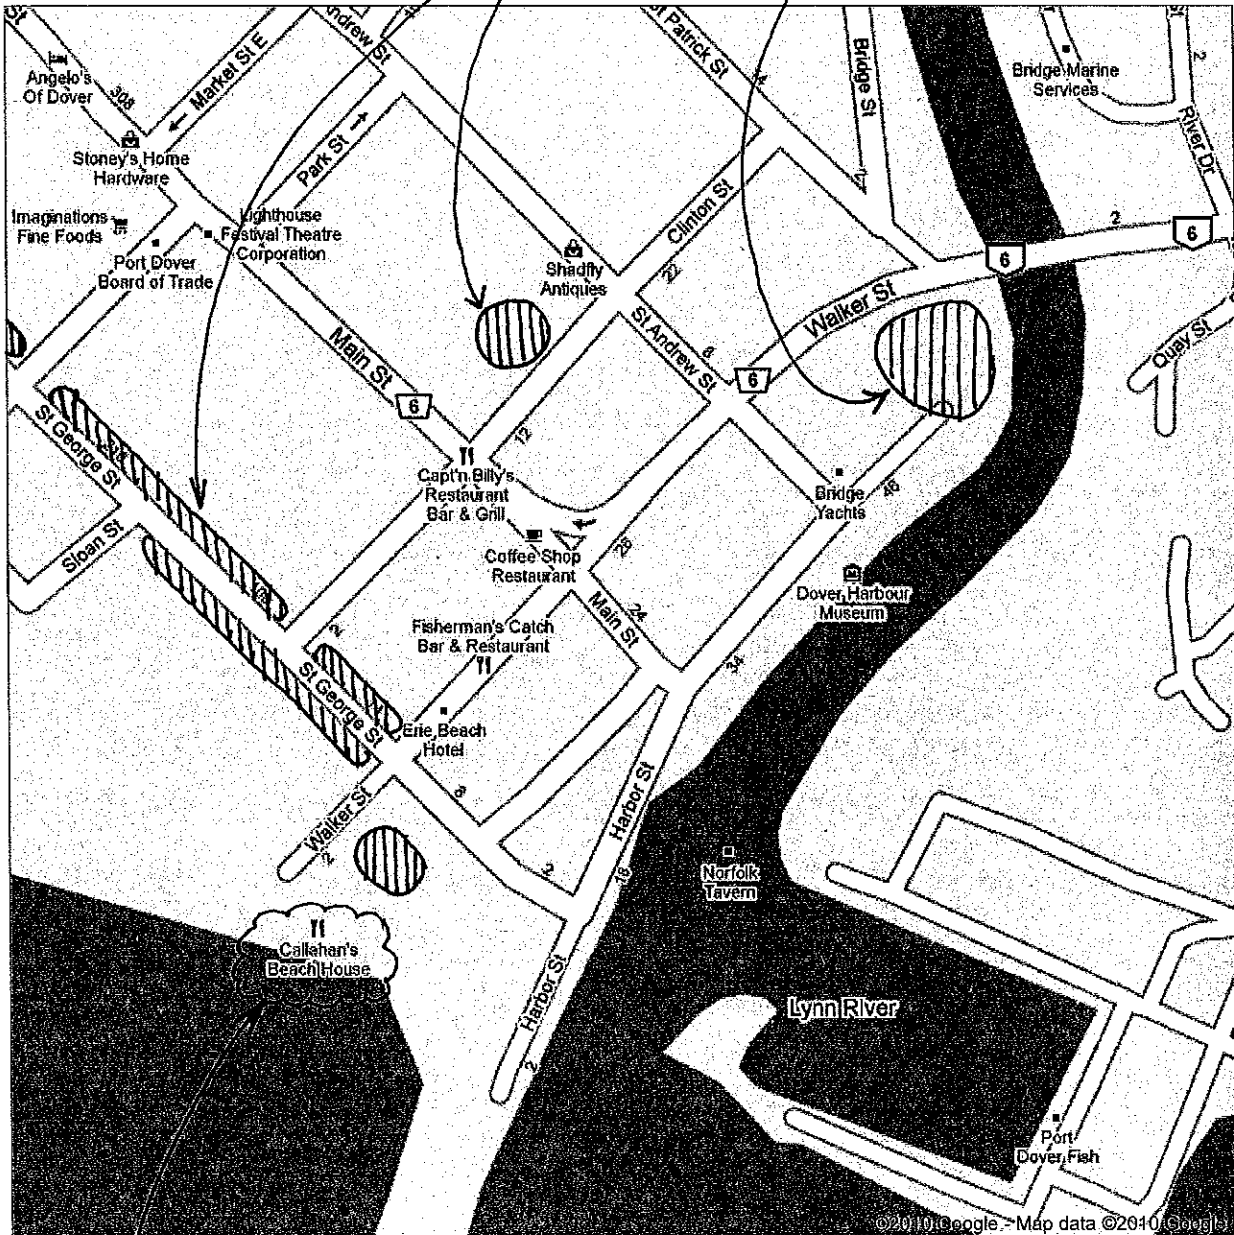

Google maps  
Canada

POTENTIAL ALTERNATE  
OR OVERFLOW PARKING

PREFERRED PARKING  
"STACK 'EM & RACK 'EM"  
AS A GROUP WITH SAME TIME  
DEPARTURE PLANS

### DOWNTOWN PORT DOVER

CALLAHAN'S  
BEACH HOUSE  
RESTAURANT

2:00 ~~3:00~~ pm RESERV'N  
FOR "TRILLIUM  
MIATA CLUB"  
ADJACENT LOT  
PARKING AVAIL.  
IF YOU'RE LUCKY