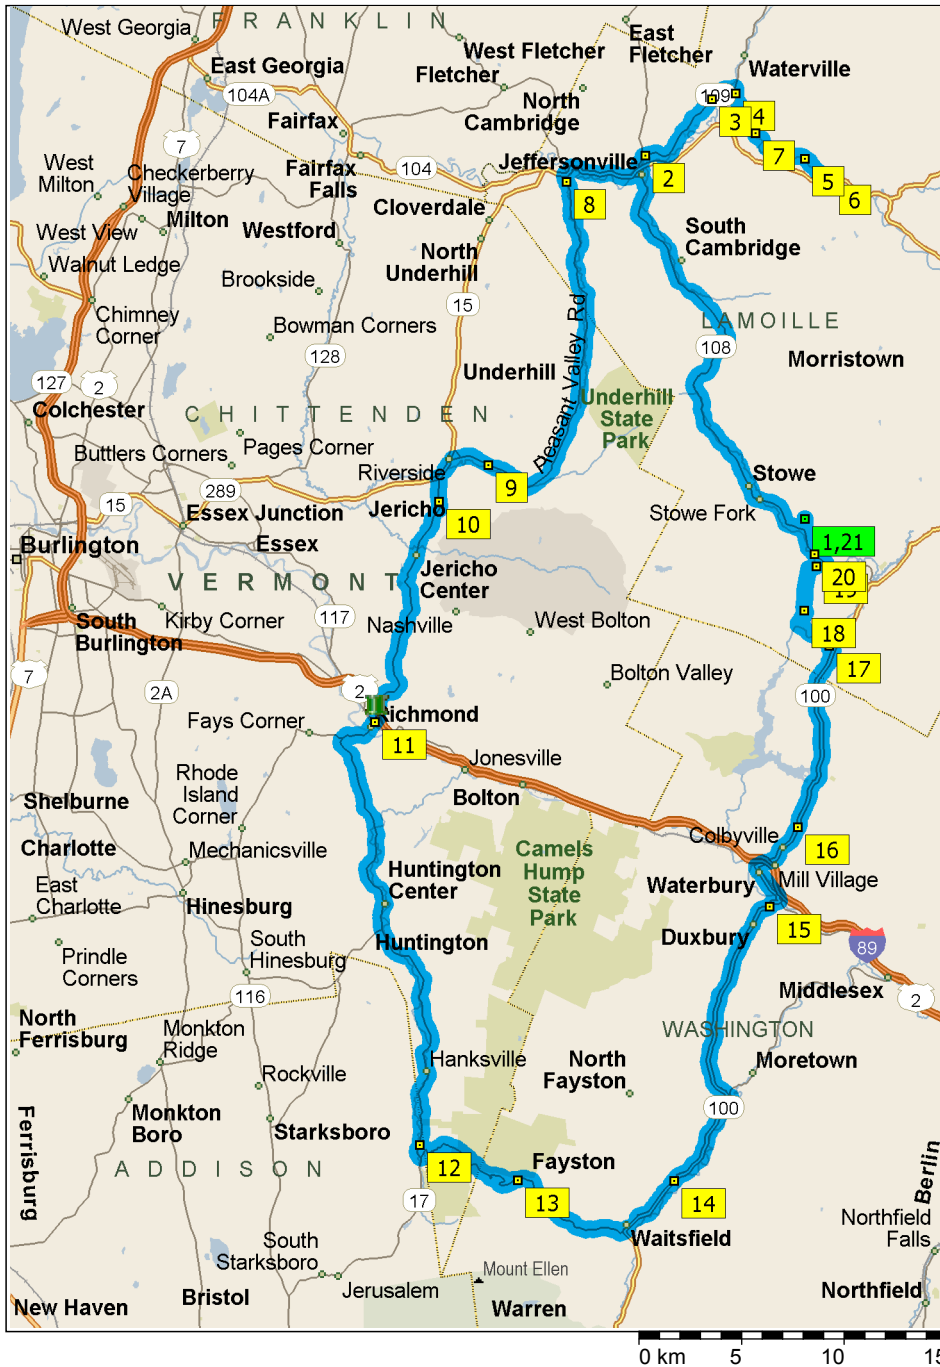

9:56 AM	56.4 km	Turn LEFT (South) onto Main St S [Mansfield Ave] for 10 m
9:56 AM	56.4 km	Keep STRAIGHT onto Mansfield Ave [Lower Valley Rd] for 0.3 km
9:57 AM	56.7 km	Road name changes to Lower Pleasant Valley Rd for 60 m
9:57 AM	56.7 km	<b>8</b> At 35 Lower Pleasant Valley Rd, Cambridge, VT 05444, stay on Lower Pleasant Valley Rd (South) for 6.0 km
10:02 AM	62.7 km	Road name changes to Pleasant Valley Rd [T1] for 1.4 km
10:03 AM	64.1 km	Bear RIGHT (South) onto Pleasant Valley Rd for 9.2 km
10:11 AM	73.3 km	Road name changes to River Rd for 2.2 km
10:13 AM	75.5 km	<b>9</b> At 151 River Rd, Underhill, VT 05489, stay on River Rd (West) for 2.2 km
10:16 AM	77.7 km	Turn LEFT (South) onto VT-15 [Grand Army of the Republic Hwy] for 0.9 km
10:17 AM	78.5 km	Turn LEFT (South) onto Brown's Trace Rd [Browns Trace Rd] for 1.2 km
10:19 AM	79.7 km	<b>10</b> At 81 Brown's Trace Rd, Jericho, VT 05465, stay on Brown's Trace Rd [Browns Trace Rd] (South) for 8.5 km
10:28 AM	88.1 km	Road name changes to Jericho Rd for 3.8 km
10:32 AM	91.9 km	Road name changes to Bridge St for 40 m
10:33 AM	91.9 km	<b>11</b> Arrive 39 Bridge st-LUNCH
11:33 AM	91.9 km	Depart 39 Bridge st-LUNCH on Bridge St (South-West) for 0.9 km
11:34 AM	92.8 km	Turn RIGHT (West) onto Huntington Rd for 6.4 km
11:40 AM	99.3 km	Road name changes to Main Rd for 16.2 km
11:56 AM	115.5 km	Road name changes to Gore Rd for 0.9 km
11:58 AM	116.4 km	<b>12</b> At 446 Gore Rd, Starksboro, VT 05487, stay on Gore Rd (South) for 0.8 km
11:59 AM	117.1 km	Turn LEFT (North) onto VT-17 [VT Route 17] for 4.9 km