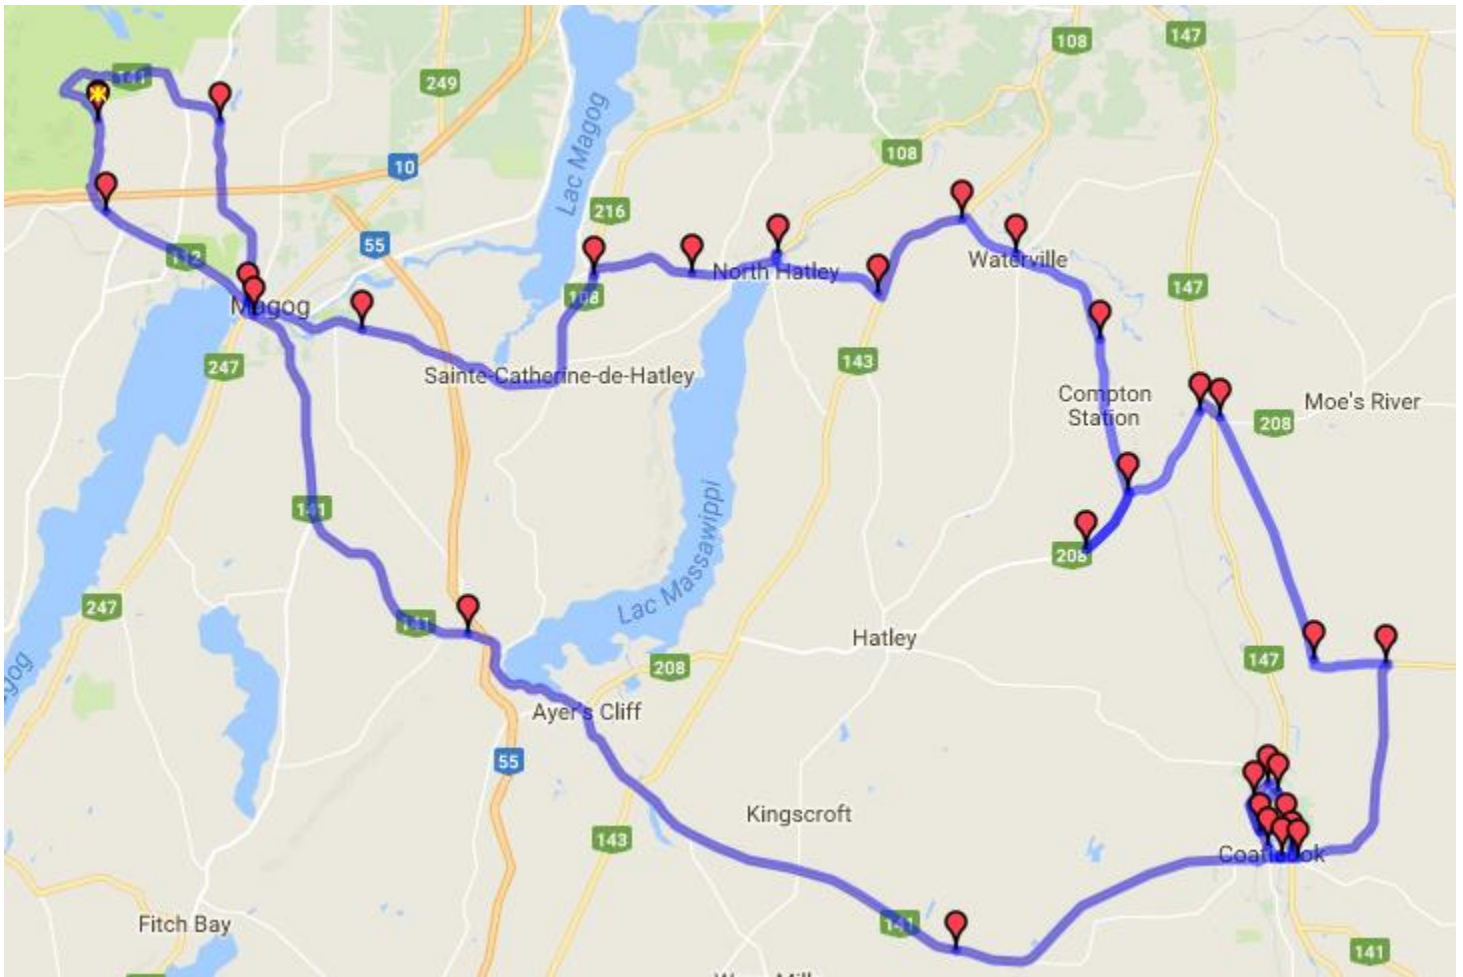

Cheezy Tour Saturday Aug-5

	1. <i>(1) Start</i>	1.14	00:01:40	1.14	00:01:40
	2. At the roundabout, take the 2nd exit onto QC-112 E	0.29	00:00:37	1.43	00:02:17
	3. At the roundabout, take the 2nd exit and stay on QC-112 E	0.23	00:00:29	1.66	00:02:46
	4. <i>(2) 112</i>	2.83	00:05:48	4.49	00:08:34
	5. Turn right onto Rue Merry S/QC-141 S (signs for Québec 141 S)	0.15	00:00:42	4.65	00:09:16
	6. Turn left onto Rue de Hatley/La Montagnarde/QC-141 S .	0.13	00:00:27	4.78	00:09:43
	7. <i>(3) Rue de Hatley 141</i>	7.32	00:09:35	12.10	00:19:18
	8. <i>(4) QC-141</i>	10.39	00:14:08	22.49	00:33:26
	9. <i>(5) QC-141</i> Head east on QC-141 S toward Chemin Ménard	6.04	00:08:33	28.53	00:41:59
	10. Turn left onto Rue Laurence	0.05	00:00:20	28.58	00:42:19
	11. <i>(6) Rue Laurence-Tim Hortons Park At the Baseball Diamond</i>	0.05	00:00:28	28.63	00:42:47
	12. Turn left onto Rue Main E/QC-141 S/QC-147 S	0.19	00:01:46	28.82	00:44:33
	13. Turn left onto Rue Saint-Jacques N	0.15	00:00:44	28.97	00:45:17