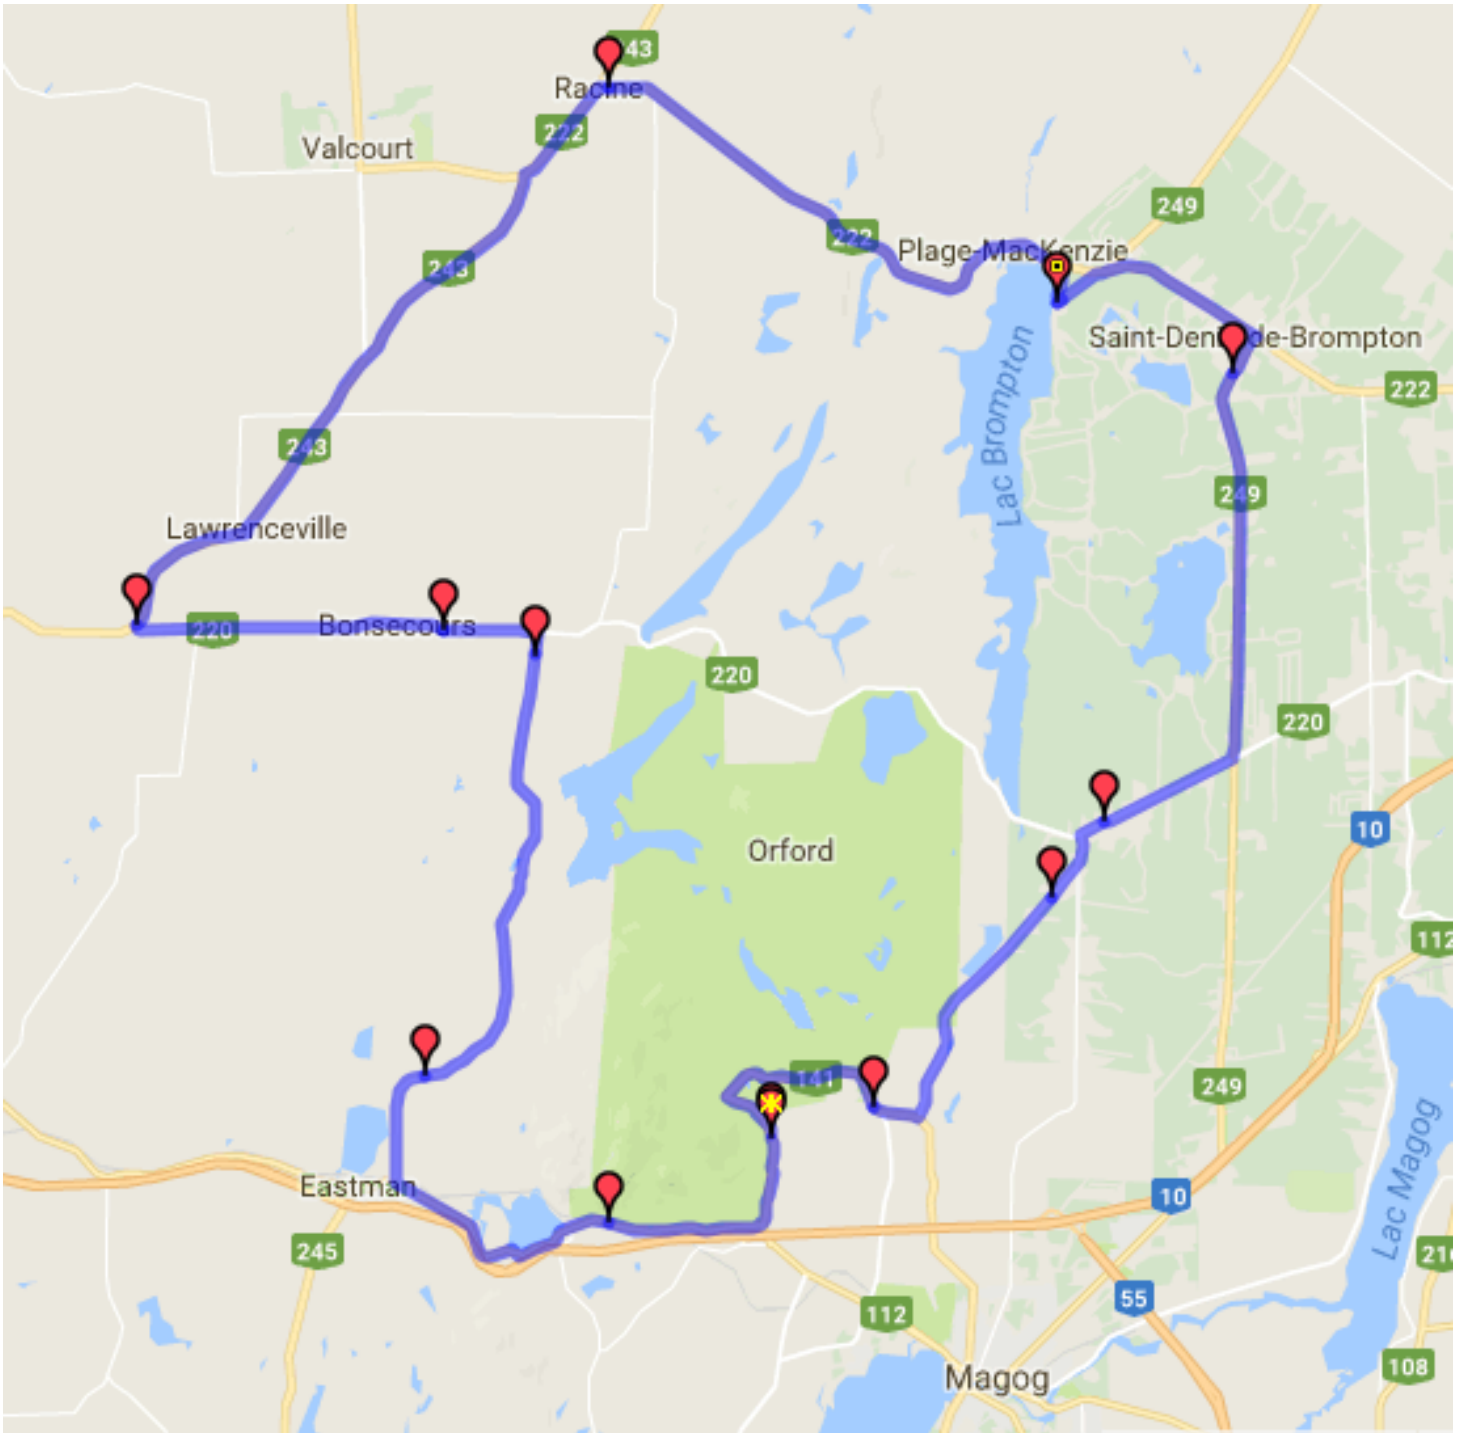

Sunday Aug-6 Lac Brompton

		mi.	hh:mm:ss	++mi.	++:++:++
	1. <i>(1) Start</i>	1.11	00:01:38	1.11	00:01:38
	2. At the roundabout, take the 1st exit onto QC-112 O	2.03	00:02:41	3.14	00:04:19
	3. <i>(2) QC-112</i>	3.29	00:04:48	6.43	00:09:07
	4. Turn right onto Chemin George - Bonnallie	1.57	00:02:29	8.00	00:11:36
	5. <i>(3) Chemin George</i> Head east on Chemin George - Bonnallie toward Chemin de la Bourgade	4.54	00:06:01	12.54	00:17:37