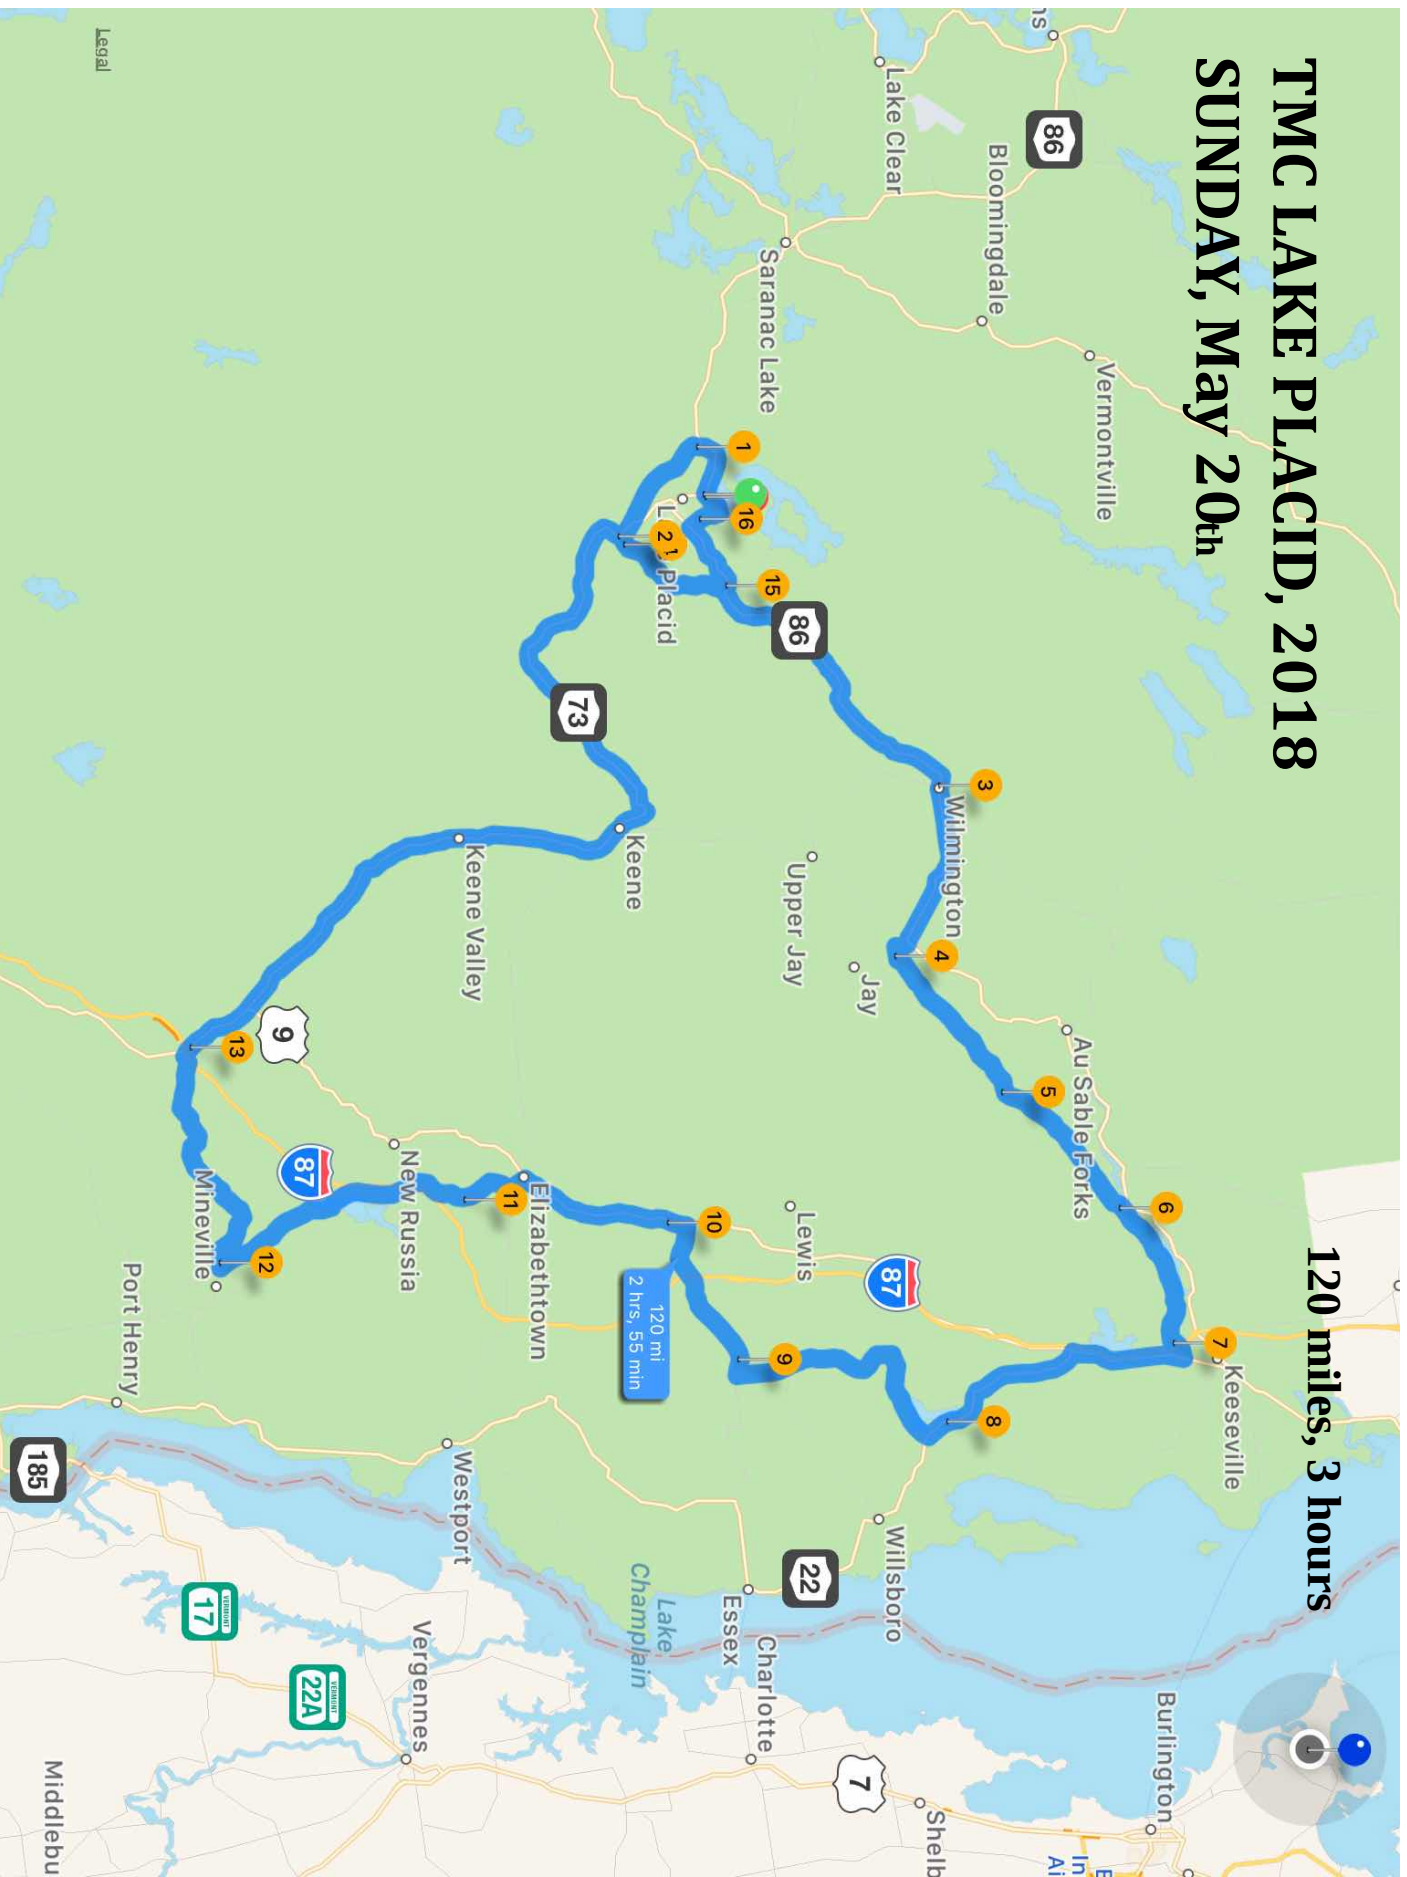

TMC LAKE PLACID, 2018

SUNDAY, May 20th

120 miles, 3 hours

miles	mins	miles	action	details
0	0		START	2384 Saranac Ave Lake Placid NY 12946
		1.7	Turn LEFT onto	Carolyn Rd
1.8	4		1	33–99 Carolyn Rd North Elba NY 12946
		0.3	Turn LEFT onto	Old Military Rd
		3	continue	Cascade Rd
		0.4	Turn LEFT onto	River Rd
5.5	10		2	22 River Rd North Elba NY 12946
		4	Turn RIGHT onto	Wilmington Rd
		8.9	Turn RIGHT onto	NYS Route 86
19	30		3	NYS Route 86 Wilmington NY 12997
		3.8	Turn LEFT onto	NYS Route 9N
		0.1	Turn RIGHT onto	Glen Rd
		0.4	Turn LEFT onto	Stickney Bridge Rd
		0.2	Turn RIGHT onto	Stickney Bridge Rd
24	38	0.1	4	100–124 Stickney Bridge Rd Jay NY 12941
		4.2	Turn RIGHT onto	Green St
29	46	1	5	1105 Green St Jay NY 12912
		4.8	Turn RIGHT onto	Dugway Rd
34	54		6	906–932 Dugway Rd Chesterfield NY 12944
		4.5	Turn LEFT onto	Augur Lake Rd
39	1:01		7	69–199 Augur Lake Rd Chesterfield NY 12944
		0.6	Turn RIGHT onto	Front St
		3.3	Turn LEFT onto	Route 22
47	1:12	4.5	8	4570–4594 NYS Route 22 Willsboro NY 12996
		0.8	Turn RIGHT onto	Reber Rd
		7.7	Turn RIGHT onto	Stowersville Rd
56	1:26	0.5	9	1357 Stowersville Rd Lewis NY 12993
		4.5	Turn LEFT onto	US Route 9
61	1:33	0.5	10	8578 US Route 9 Lewis NY 12950
		4.6	Turn LEFT onto	River St
		0.4	Slight RIGHT onto	Lincoln Pond Rd
68	1:42	1.6	11	5192 Lincoln Pond Rd Elizabethtown NY 12964