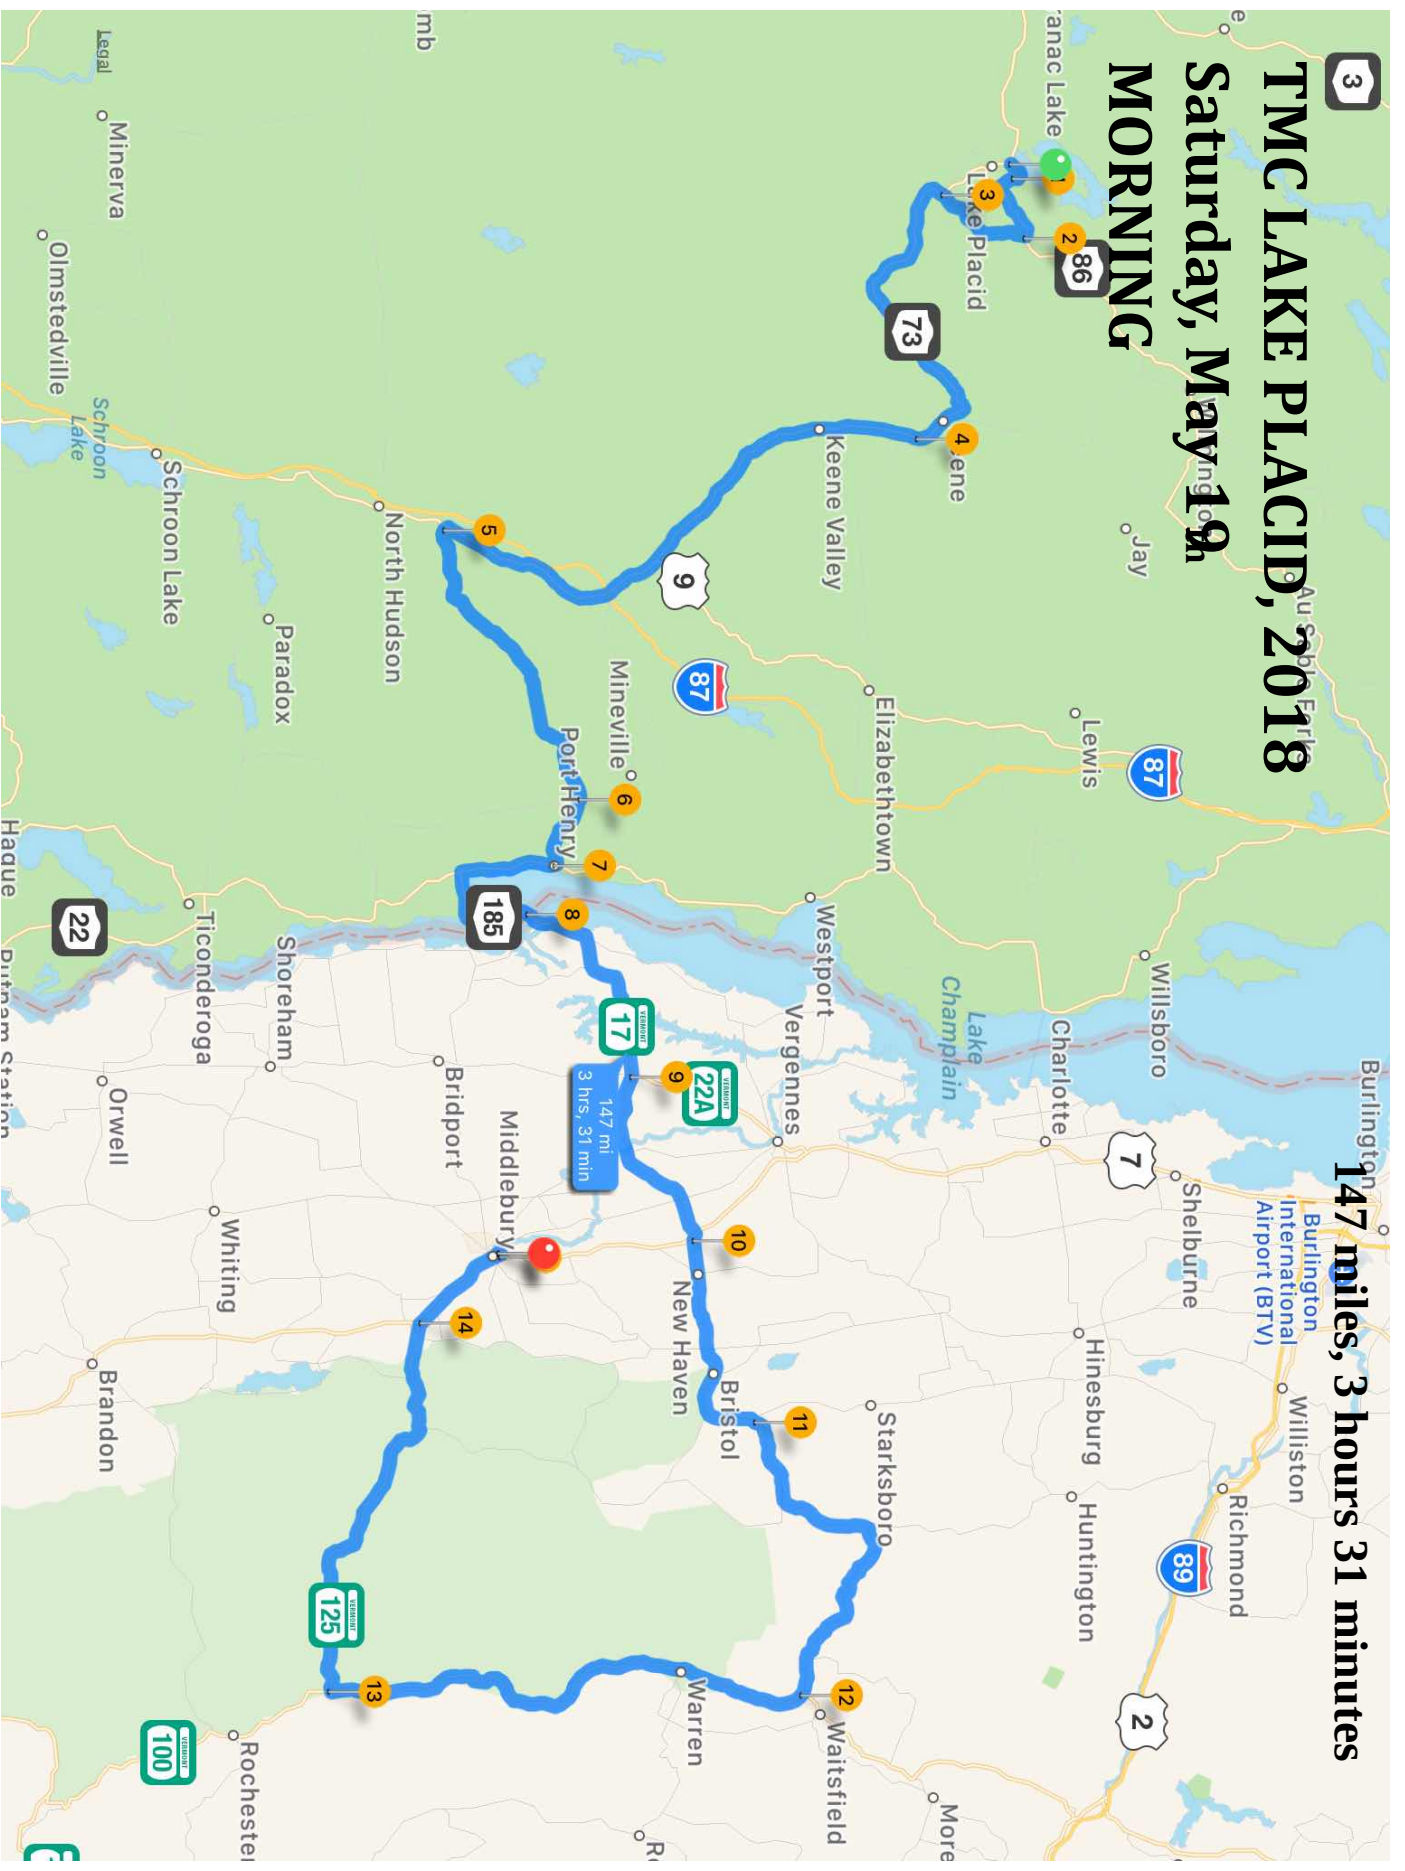

TMC LAKE PLACID, 2018

Saturday, May 19th

MORNING

3

147 miles, 3 hours 31 minutes

miles	mins	miles	action	details
0	0		START	246 Mirror Lake Dr Lake Placid NY 12946
		1	Turn LEFT onto	Northwood Rd
1	2		1	134 Northwood Rd North Elba NY 12946
		0.7	Turn LEFT onto	Wilmington Rd
		2.3	Turn RIGHT onto	River Rd
4	7		2	728–898 River Rd North Elba NY 12946
		4	Turn LEFT onto	Cascade Rd
8	15		3	5331–5399 Cascade Rd North Elba NY 12946
21	32	13	4	10609–10685 NYS Route 9N Keene NY 12942
		12	Continue onto	US-9 S
		9	Turn LEFT onto	Caza Turn Rd
		0.1	Turn LEFT onto	Ensign Pond Rd
43	59		5	6 Ensign Pond Rd North Hudson NY 12855
55	1:18	13	6	2652 Dugway Rd Moriah NY 12960
		2.9	Turn RIGHT onto	Main St
58	1:24		7	4299 Main St Port Henry NY 12974
		3.6	Turn LEFT onto	Bridge Rd
66	1:34	4.1	8	Bridge Rd Crown Point NY 12928
74	1:45	8.4	9	2700–2998 VT Route 17 E Addison VT 05491
		7.3	Turn RIGHT onto	Ethan Allen Hwy
		0.1	Turn LEFT onto	Main St
82	1:55		10	62–216 Main St New Haven VT 05472
		8.6	Turn RIGHT onto	Drake Woods Rd
91	2:09		11	209–559 Drake Woods Rd Bristol VT 05443
		16	Slight RIGHT onto	Main St
106	2:34		12	5523 Main St Waitsfield VT 05673
		20	Turn RIGHT onto	VT Route 125
126	3:00		13	3 VT Route 125 Hancock VT 05748
		16	Turn RIGHT onto	Route 7 S
142	3:23		14	2887–2899 Route 7 S Middlebury VT 05753
miles	mins	miles	action	details
142	3:23		14	2887–2899 Route 7 S Middlebury VT 05753
		3.7	Turn LEFT onto	Court St