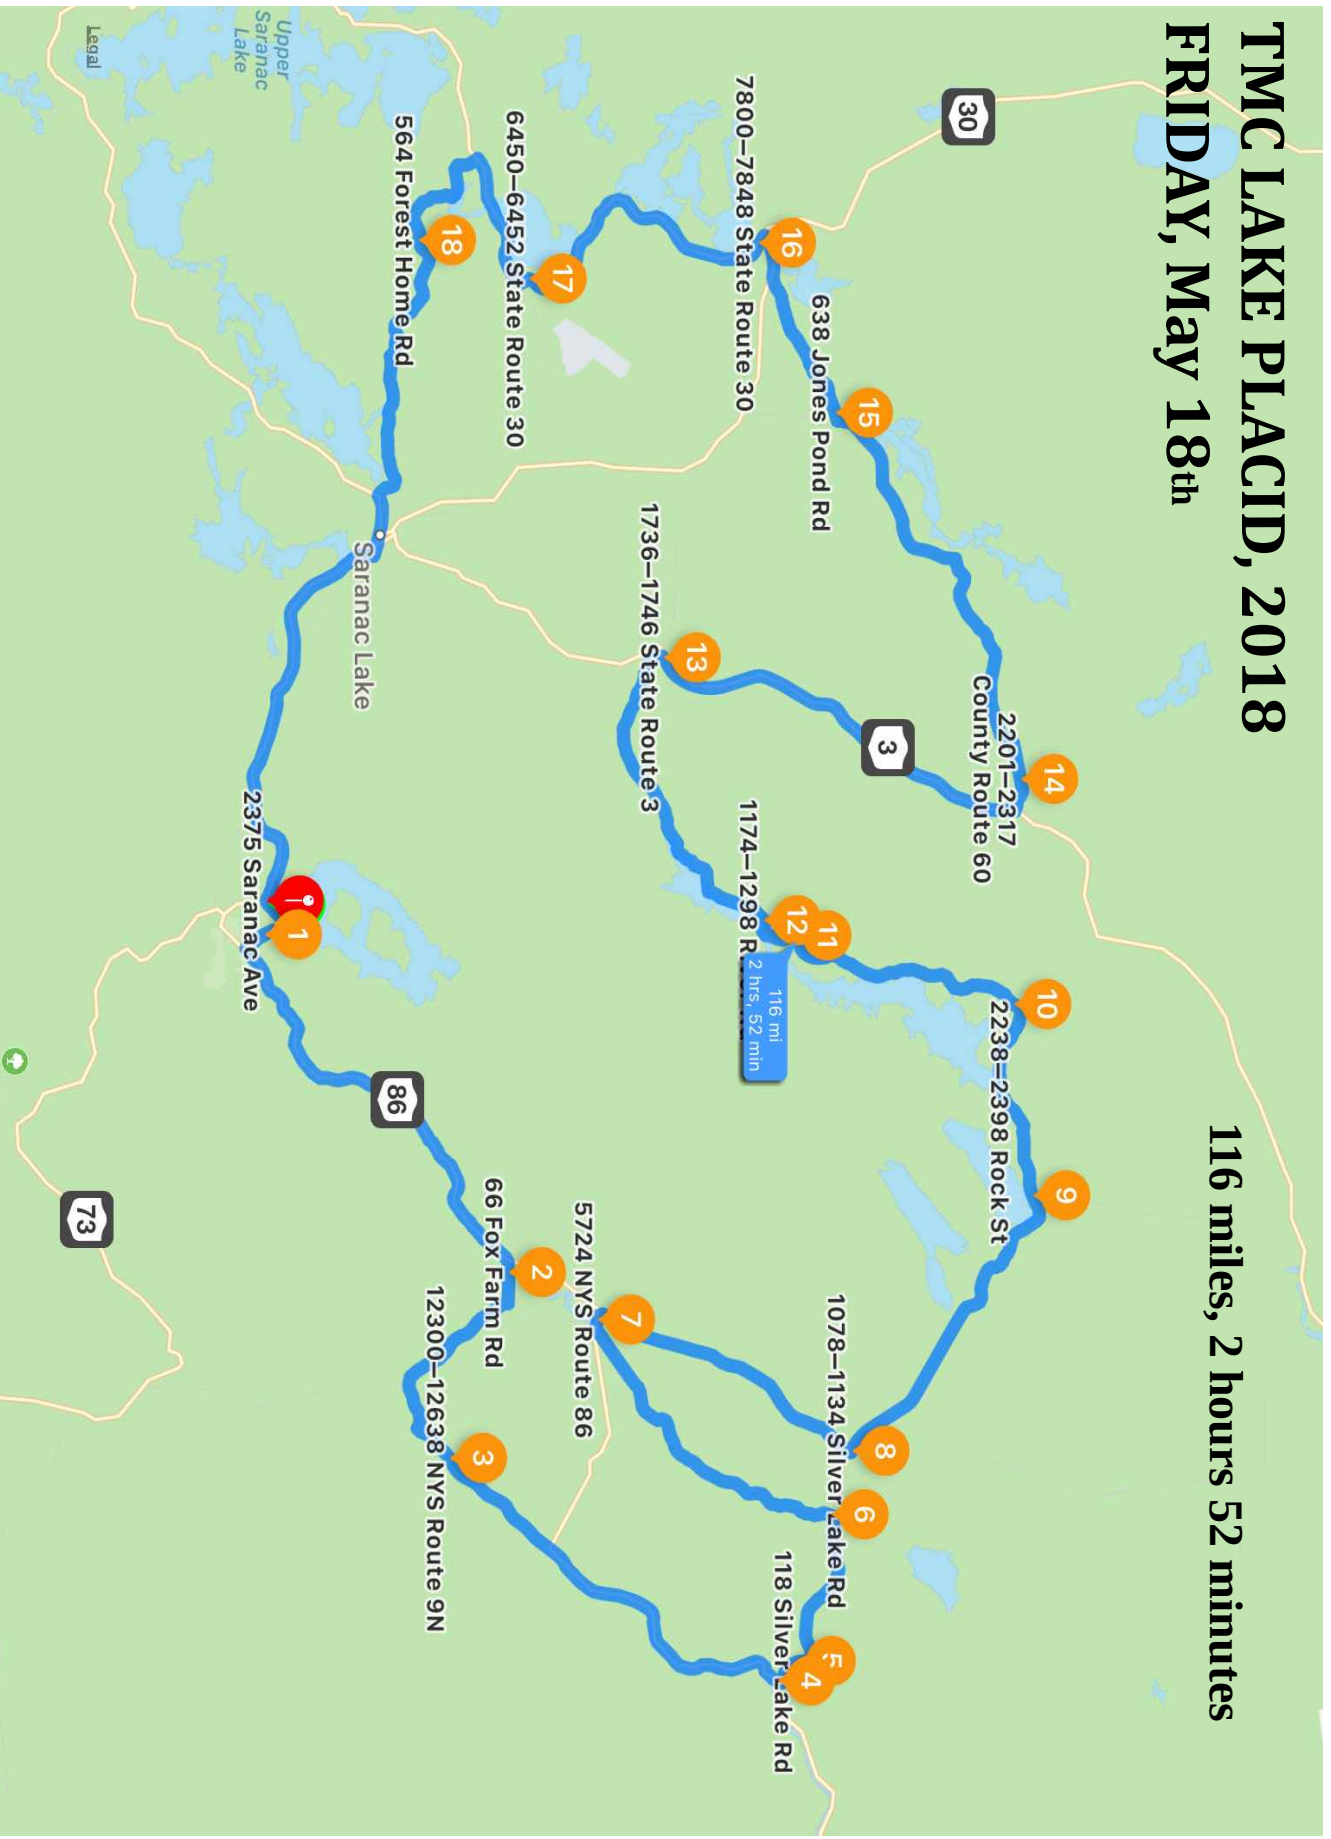

TMC LAKE PLACID, 2018

FRIDAY, May 18th

116 miles, 2 hours 52 minutes

miles	mins	miles	action	details
0	0		START	246 Mirror Lake Dr Lake Placid NY 12946
		1	Turn LEFT onto	Northwood Rd
1.2	3		1	92 Northwood Rd North Elba NY 12946
		0.5	Turn LEFT onto	Wilmington Rd
		9	Turn RIGHT onto	Fox Farm Rd
11	16		2	66 Fox Farm Rd Wilmington NY 12997
		0.6	Turn RIGHT onto	Springfield Rd
		3.6	Turn LEFT onto	NYS Route 9N
16	24	1	3	12300–12638 NYS Route 9N Jay NY 12941
			continue	N Main St
25	36		4	8–24 N Main St Black Brook NY 12912
		0.1	Turn LEFT onto	Silver Lake Rd
26	38	0.6	5	118 Silver Lake Rd Black Brook NY 12912
		2.3	Slight LEFT onto	Silver Lake Rd
		1	Slight LEFT onto	Haselton Rd
29	42		6	1–15 Haselton Rd Black Brook NY 12912
		0	Turn LEFT onto	Haselton Rd
		6.7	Turn RIGHT onto	NYS Route 86
36	53		7	5724 NYS Route 86 Wilmington NY 12997
		0.2	Turn RIGHT onto	Bonnie View Rd
		6	Turn LEFT onto	Silver Lake Rd
42	1:03		8	1078–1134 Silver Lake Rd Black Brook NY 12912
		6.5	Slight LEFT onto	Union Falls Rd
49	1:11		9	3468 Silver Lake Rd Black Brook NY 12981
		4.1	Turn LEFT onto	Rock St
53	1:18		10	2238–2398 Rock St Franklin NY 12912
		5.2	Turn LEFT onto	Franklin Falls Rd
58	1:27		11	Franklin Falls Rd Franklin NY 12912
59	1:29	1	12	1174–1298 River Rd Franklin NY 12913
		7.1	Turn RIGHT onto	State Route 3
66	1:41		13	1736–1746 State Route 3 St. Armand NY 12989
		8.3	Turn LEFT onto	Country Route 60
75	1:51	0.7	14	2201–2317 County Route 60 Franklin NY 12989