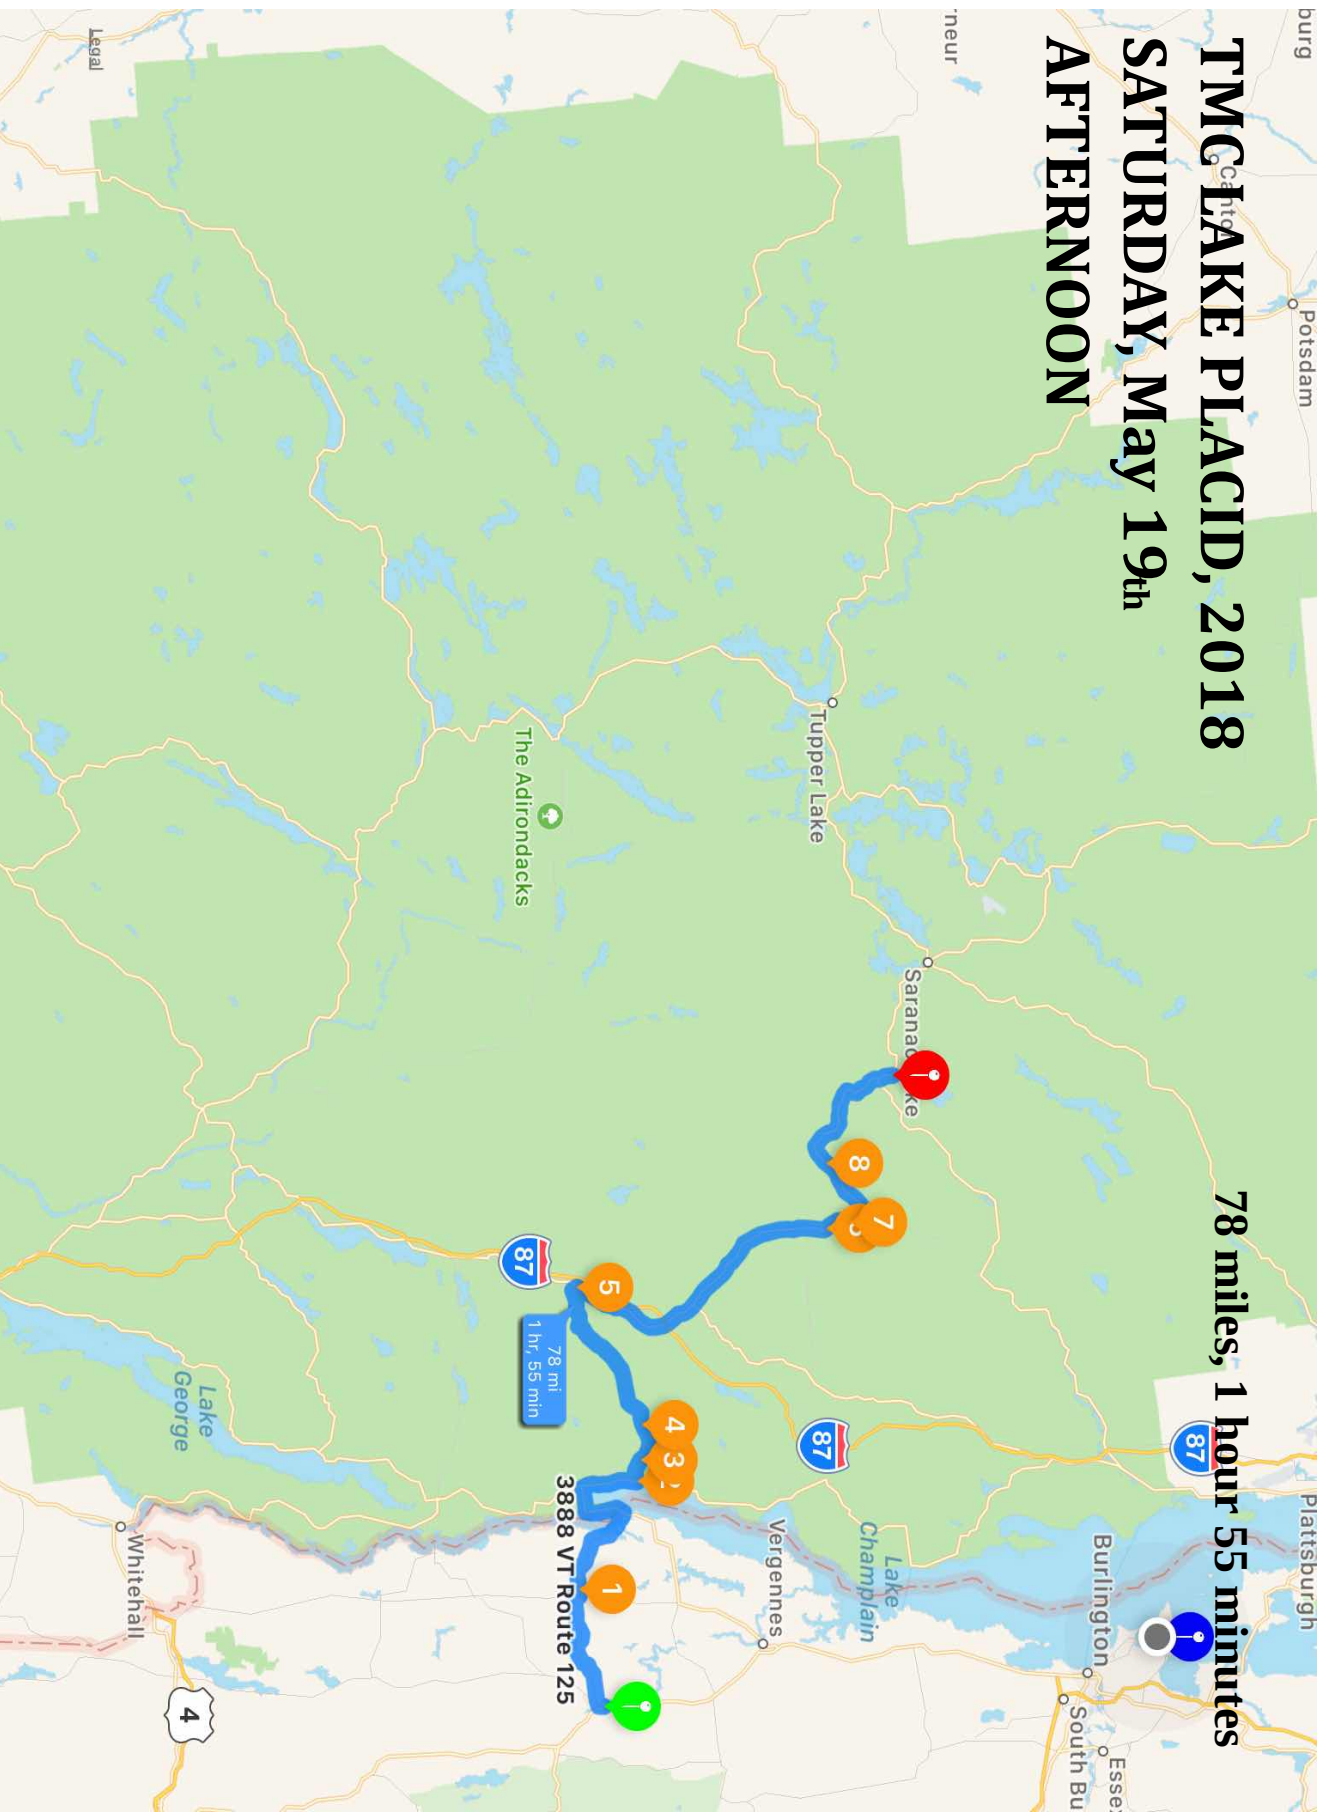

TMGLAKE PLACID, 2018

SATURDAY, May 19th

AFTERNNOON

78 miles, 1 hour 55 minutes