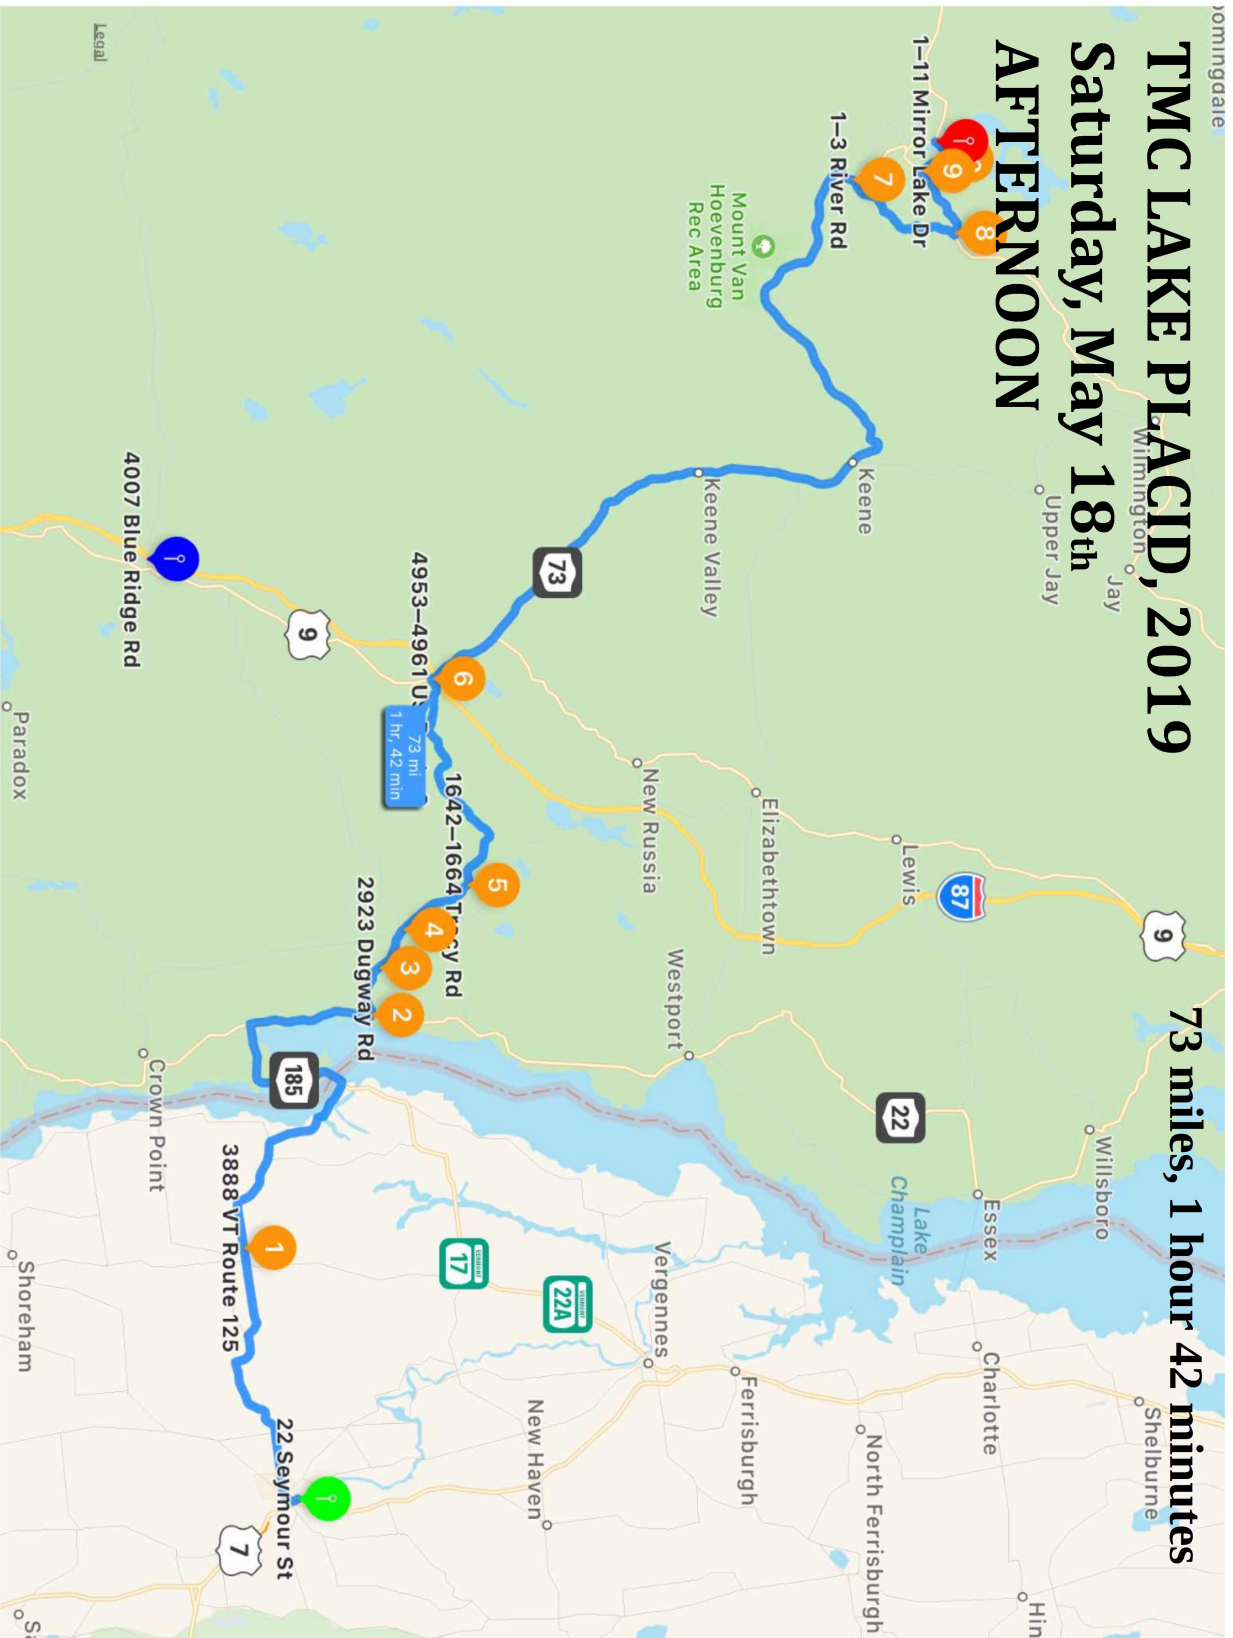

TMC LAKE PLACID, 2019

Saturday, May 18th

AFTERNOON

73 miles, 1 hour 42 minutes