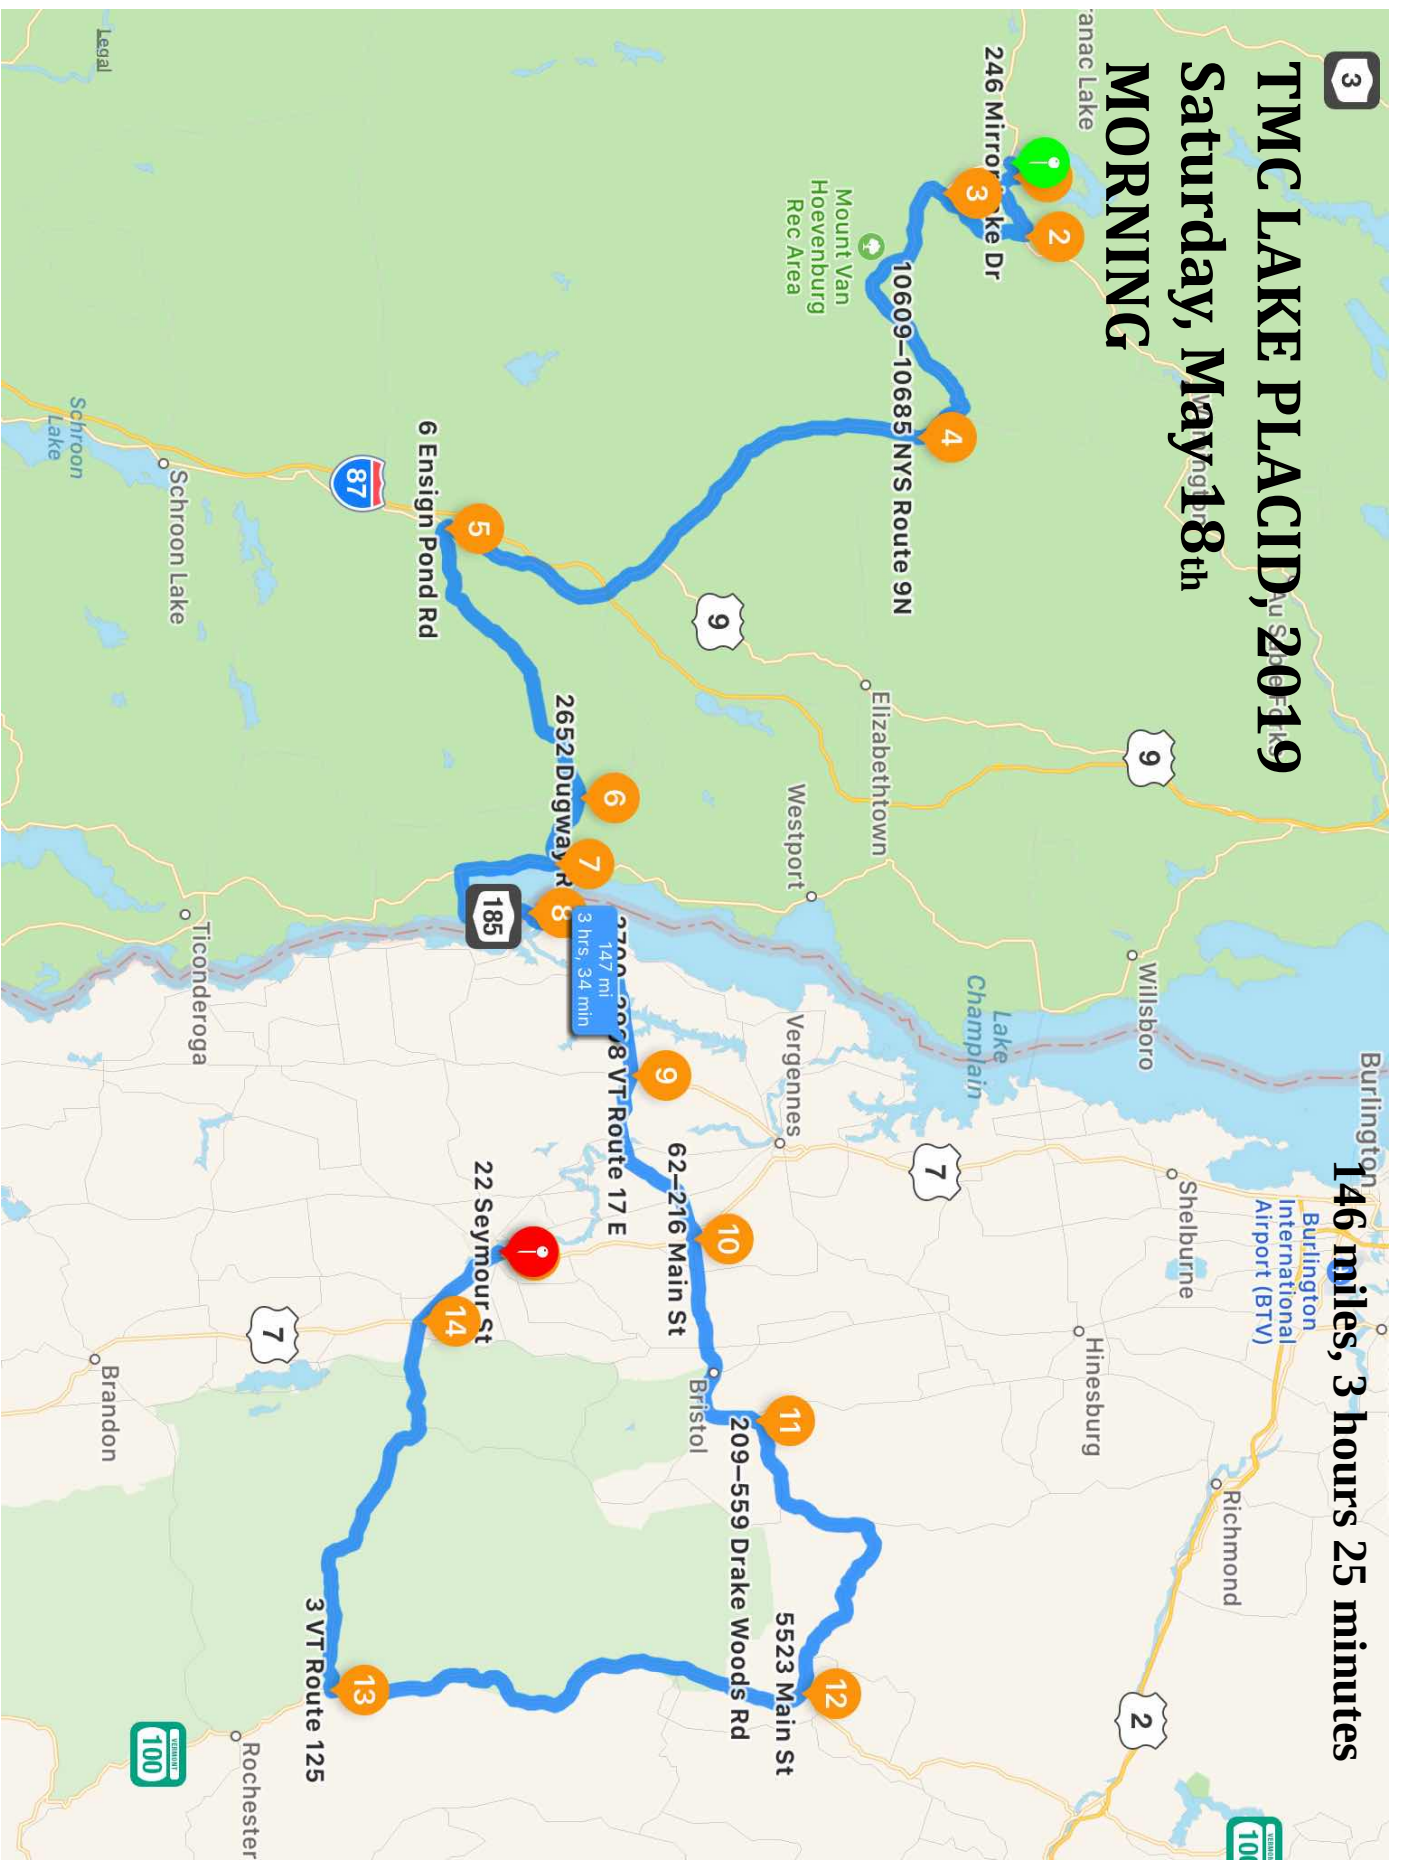

TMC LAKE PLACID, 2019

Saturday, May 18th

MORNING

3

146 miles, 3 hours 25 minutes

miles	mins	miles	action	details
0	0		START	246 Mirror Lake Dr Lake Placid NY 12946
		1	Turn LEFT onto	Northwood Rd
1	2		1	134 Northwood Rd North Elba NY 12946
		0.7	Turn LEFT onto	Wilmington Rd
		2.3	Turn RIGHT onto	River Rd
4	7		2	728–898 River Rd North Elba NY 12946
		4	Turn LEFT onto	Cascade Rd
8	13		3	5331–5399 Cascade Rd North Elba NY 12946
21	31	13	4	10609–10685 NYS Route 9N Keene NY 12942
		12	Continue onto	US-9 S
		9	Turn LEFT onto	Caza Turn Rd
		0.3	Turn LEFT onto	Ensign Pond Rd
43	57		5	6 Ensign Pond Rd North Hudson NY 12855
		9.4	Turn RIGHT	Windy Hill Rd
		4	continue	Broad St
		1.4	Turn RIGHT	Main St
57	1:20	0.2	6	4299 Main St Port Henry NY 12974
		3.6	Turn LEFT	Bridge Rd
65	1:31	4.1	7	Bridge Rd Crown Point NY 12928
			continue	VT Route 125
68	1:34	2.4	8	5901–6015 VT Route 17 W Bridport VT 05491
		6	continue	VT Route 17 E
74	1:41		9	2700–2998 VT Route 17 E Addison VT 05491
		7.3	Turn RIGHT	Ethan Allen Hwy
		0.3	Turn LEFT	Main St
		8.7	Turn RIGHT	Drake Woods Rd
90	2:05		10	209–559 Drake Woods Rd Bristol VT 05443
		16	Silght RIGHT	Main St
106	2:29		11	5523 Main St Waitsfield VT 05673
		20	Turn RIGHT	VT Route 125
126	2:54		12	3 VT Route 125 Hancock VT 05748
		16	Turn RIGHT	US Route 7 S
142	3:16		13	2887–2899 Route 7 S Middlebury VT 05753