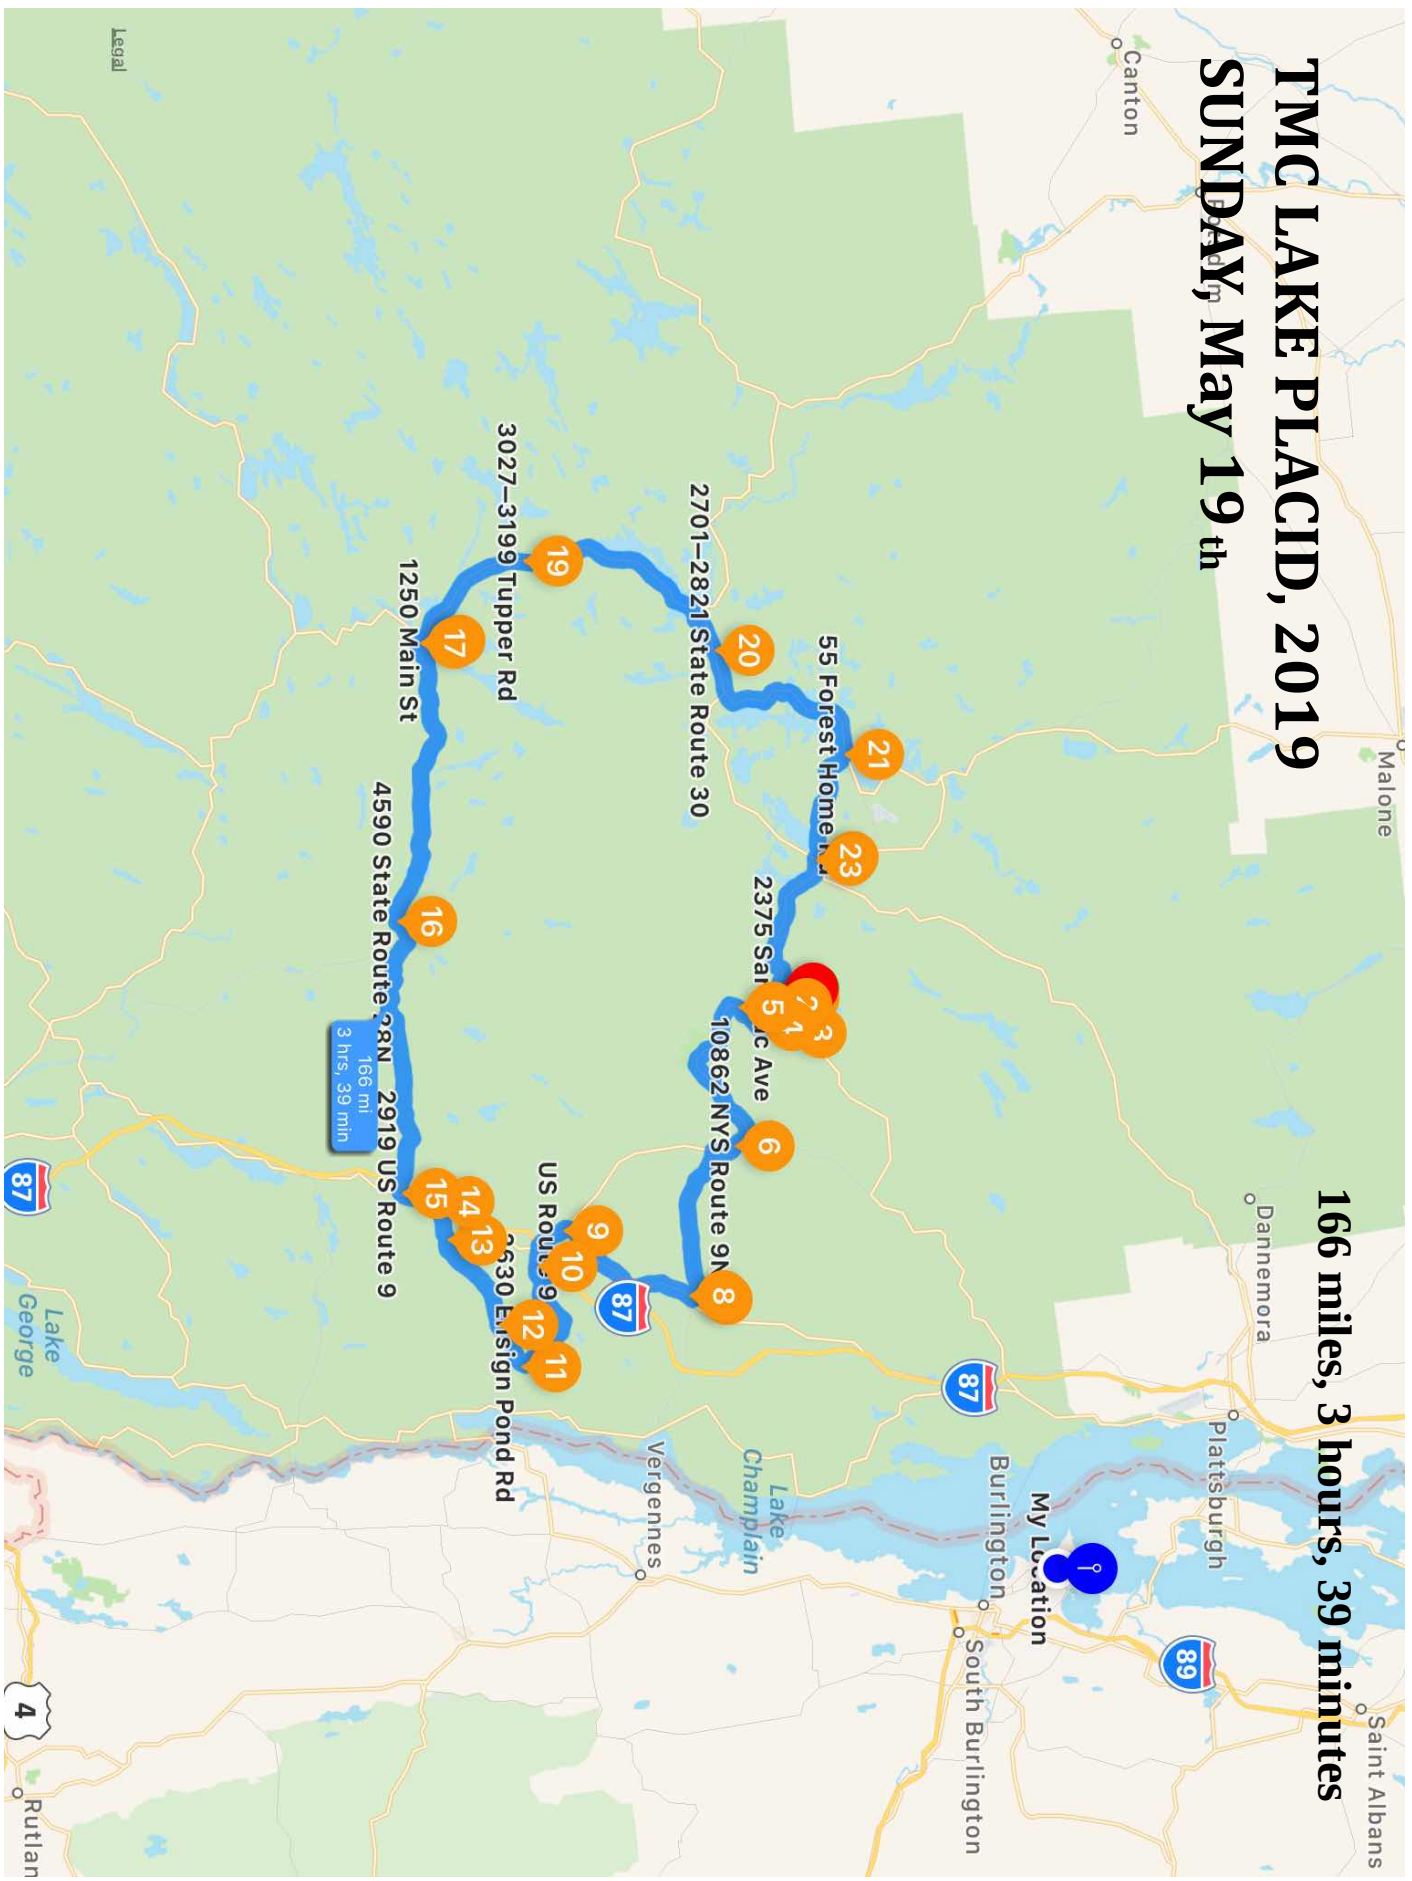

TMC LAKE PLACID, 2019

SUNDAY, May 19th

166 miles, 3 hours, 39 minutes

Legal

miles	mins	miles	action	details
0	0		START	246 Mirror Lake Dr Lake Placid NY 12946
		1	Turn LEFT onto	Northwood Rd
1	2		1	134 Northwood Rd North Elba NY 12946
		0.6	Turn LEFT onto	Wilmington Rd
1.7	4		2	88 Morningside Dr Lake Placid NY 12946
		2.3	Turn RIGHT	River Rd
4.1	7		3	728–898 River Rd Lake Placid NY 12946
6.2	10	2.2	4	346–406 River Rd Lake Placid NY 12946
		1.8	Turn LEFT	Cascade Rd
8.1	13		5	5331–5399 Cascade Rd Lake Placid NY 12946
21	29	12		10862 NYS Route 9N Keene NY 12942
		1.5	Turn LEFT	NYS Route 9N
		9.7	Turn LEFT	Park St
32	45		7	80 Park St Elizabethtown NY 12932 <i>Bio-break location at Stewart's Shops</i>
		0.1	Turn RIGHT	Court St
33	46	0.3	8	7479–7513 US Route 9 Elizabethtown NY 12932
43	59	10	9	US Route 9 New Russia NY 12964
		1.9	Turn LEFT	Tracy Rd
46	1:03	1.4	10	234–350 Tracy Rd North Hudson NY 12855
		6.4	Turn RIGHT	Witherbee Rd
		0.3	continue	Witherbee Rd
		2.2	Turn RIGHT	Ensign Pond Rd
55	1:16		11	2630 Ensign Pond Rd Moriah Center NY 12961
58	1:22	3.4	12	1900–2016 Ensign Pond Rd Moriah Center NY 12961
65	1:32	6.9	13	482–490 Ensign Pond Rd North Hudson NY 12855
		2.3	Turn LEFT	Caza Turn Rd
		0.3	Turn LEFT	US Route 9
68	1:36	0.3	14	3363 US Route 9 North Hudson NY 12855
70	1:39	2.2	15	2919 US Route 9 North Hudson NY 12855