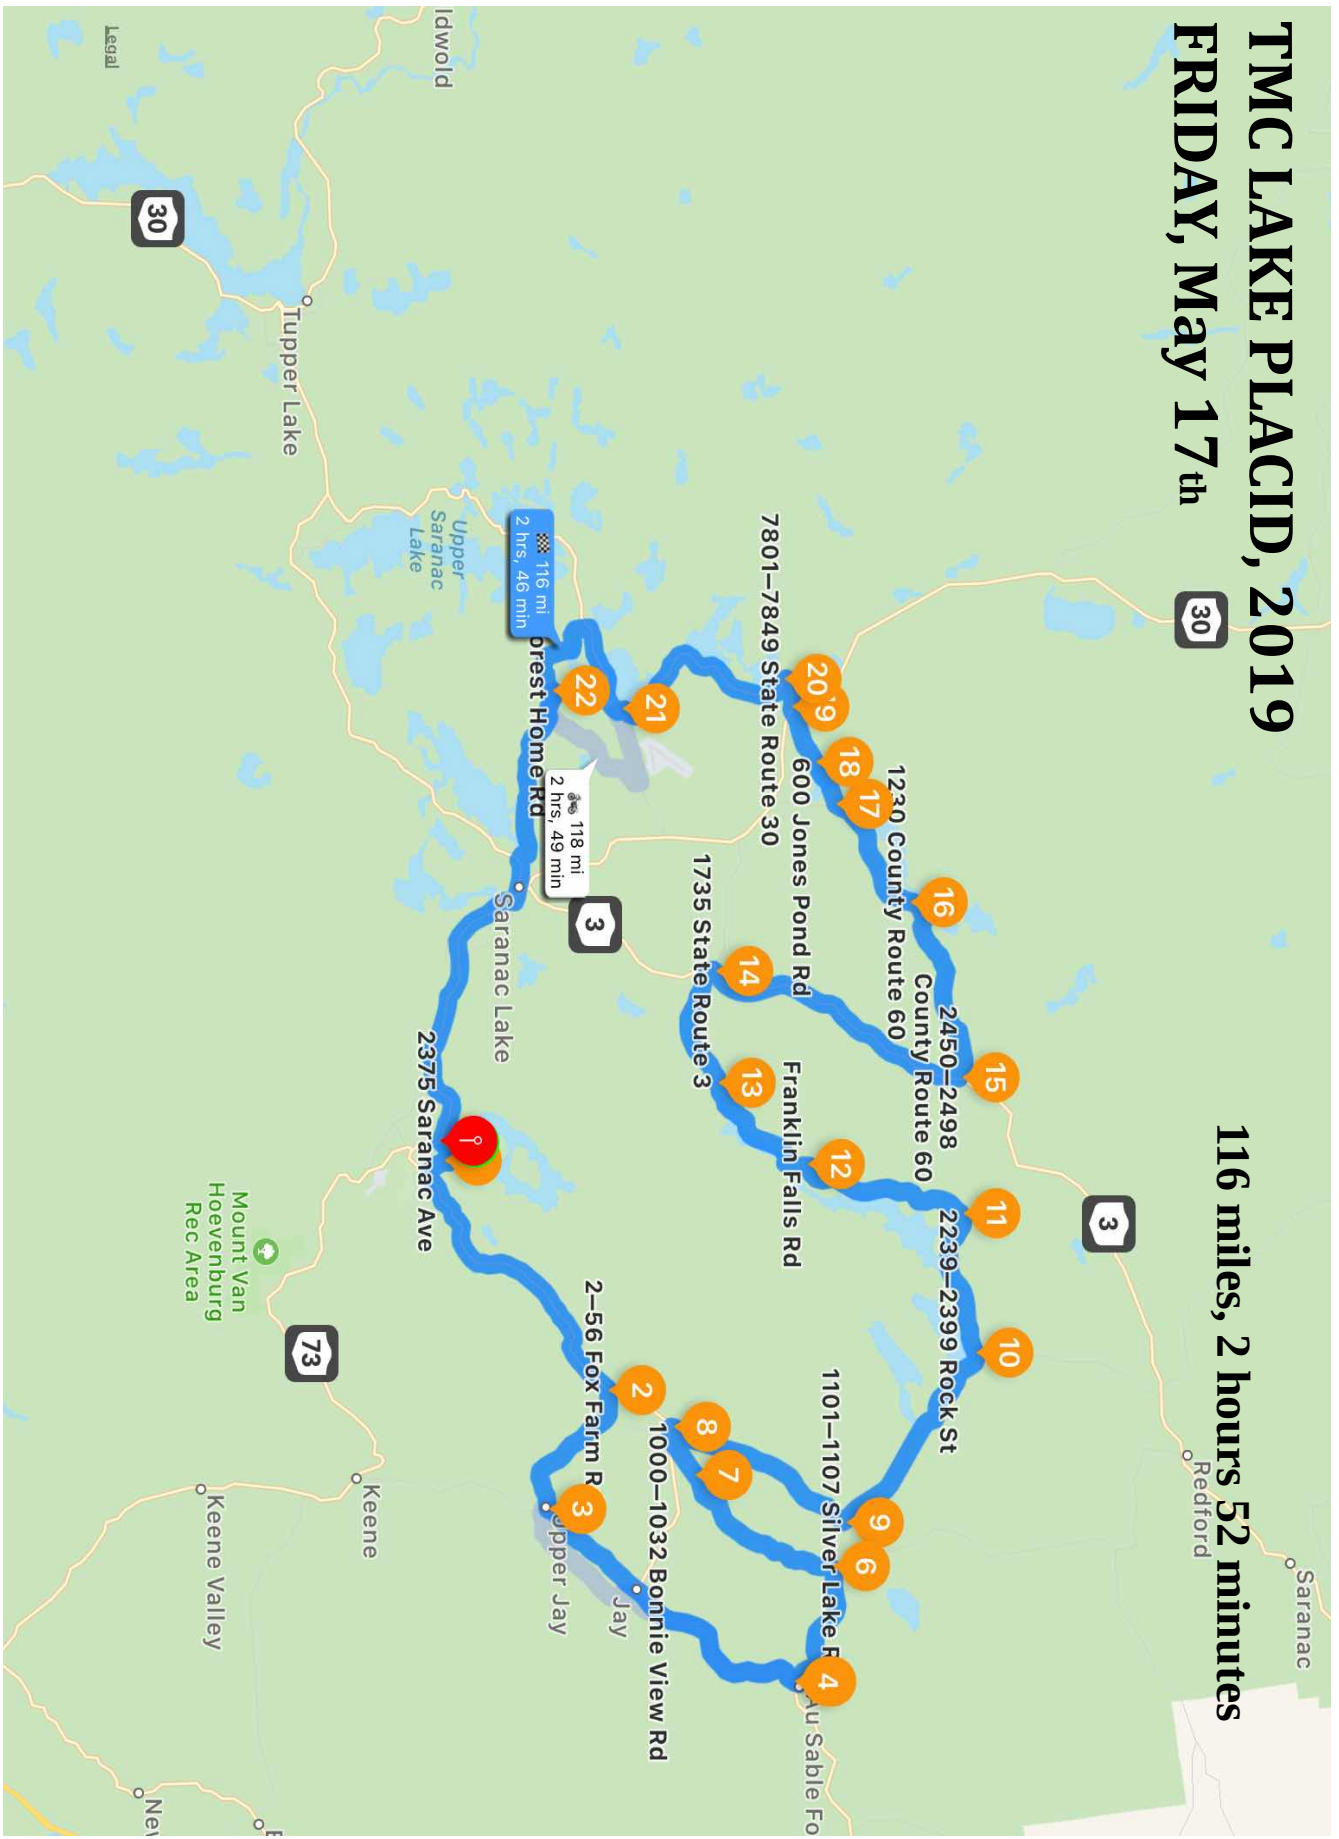

TMC LAKE PLACID, 2019

FRIDAY, May 17th

116 miles, 2 hours 52 minutes